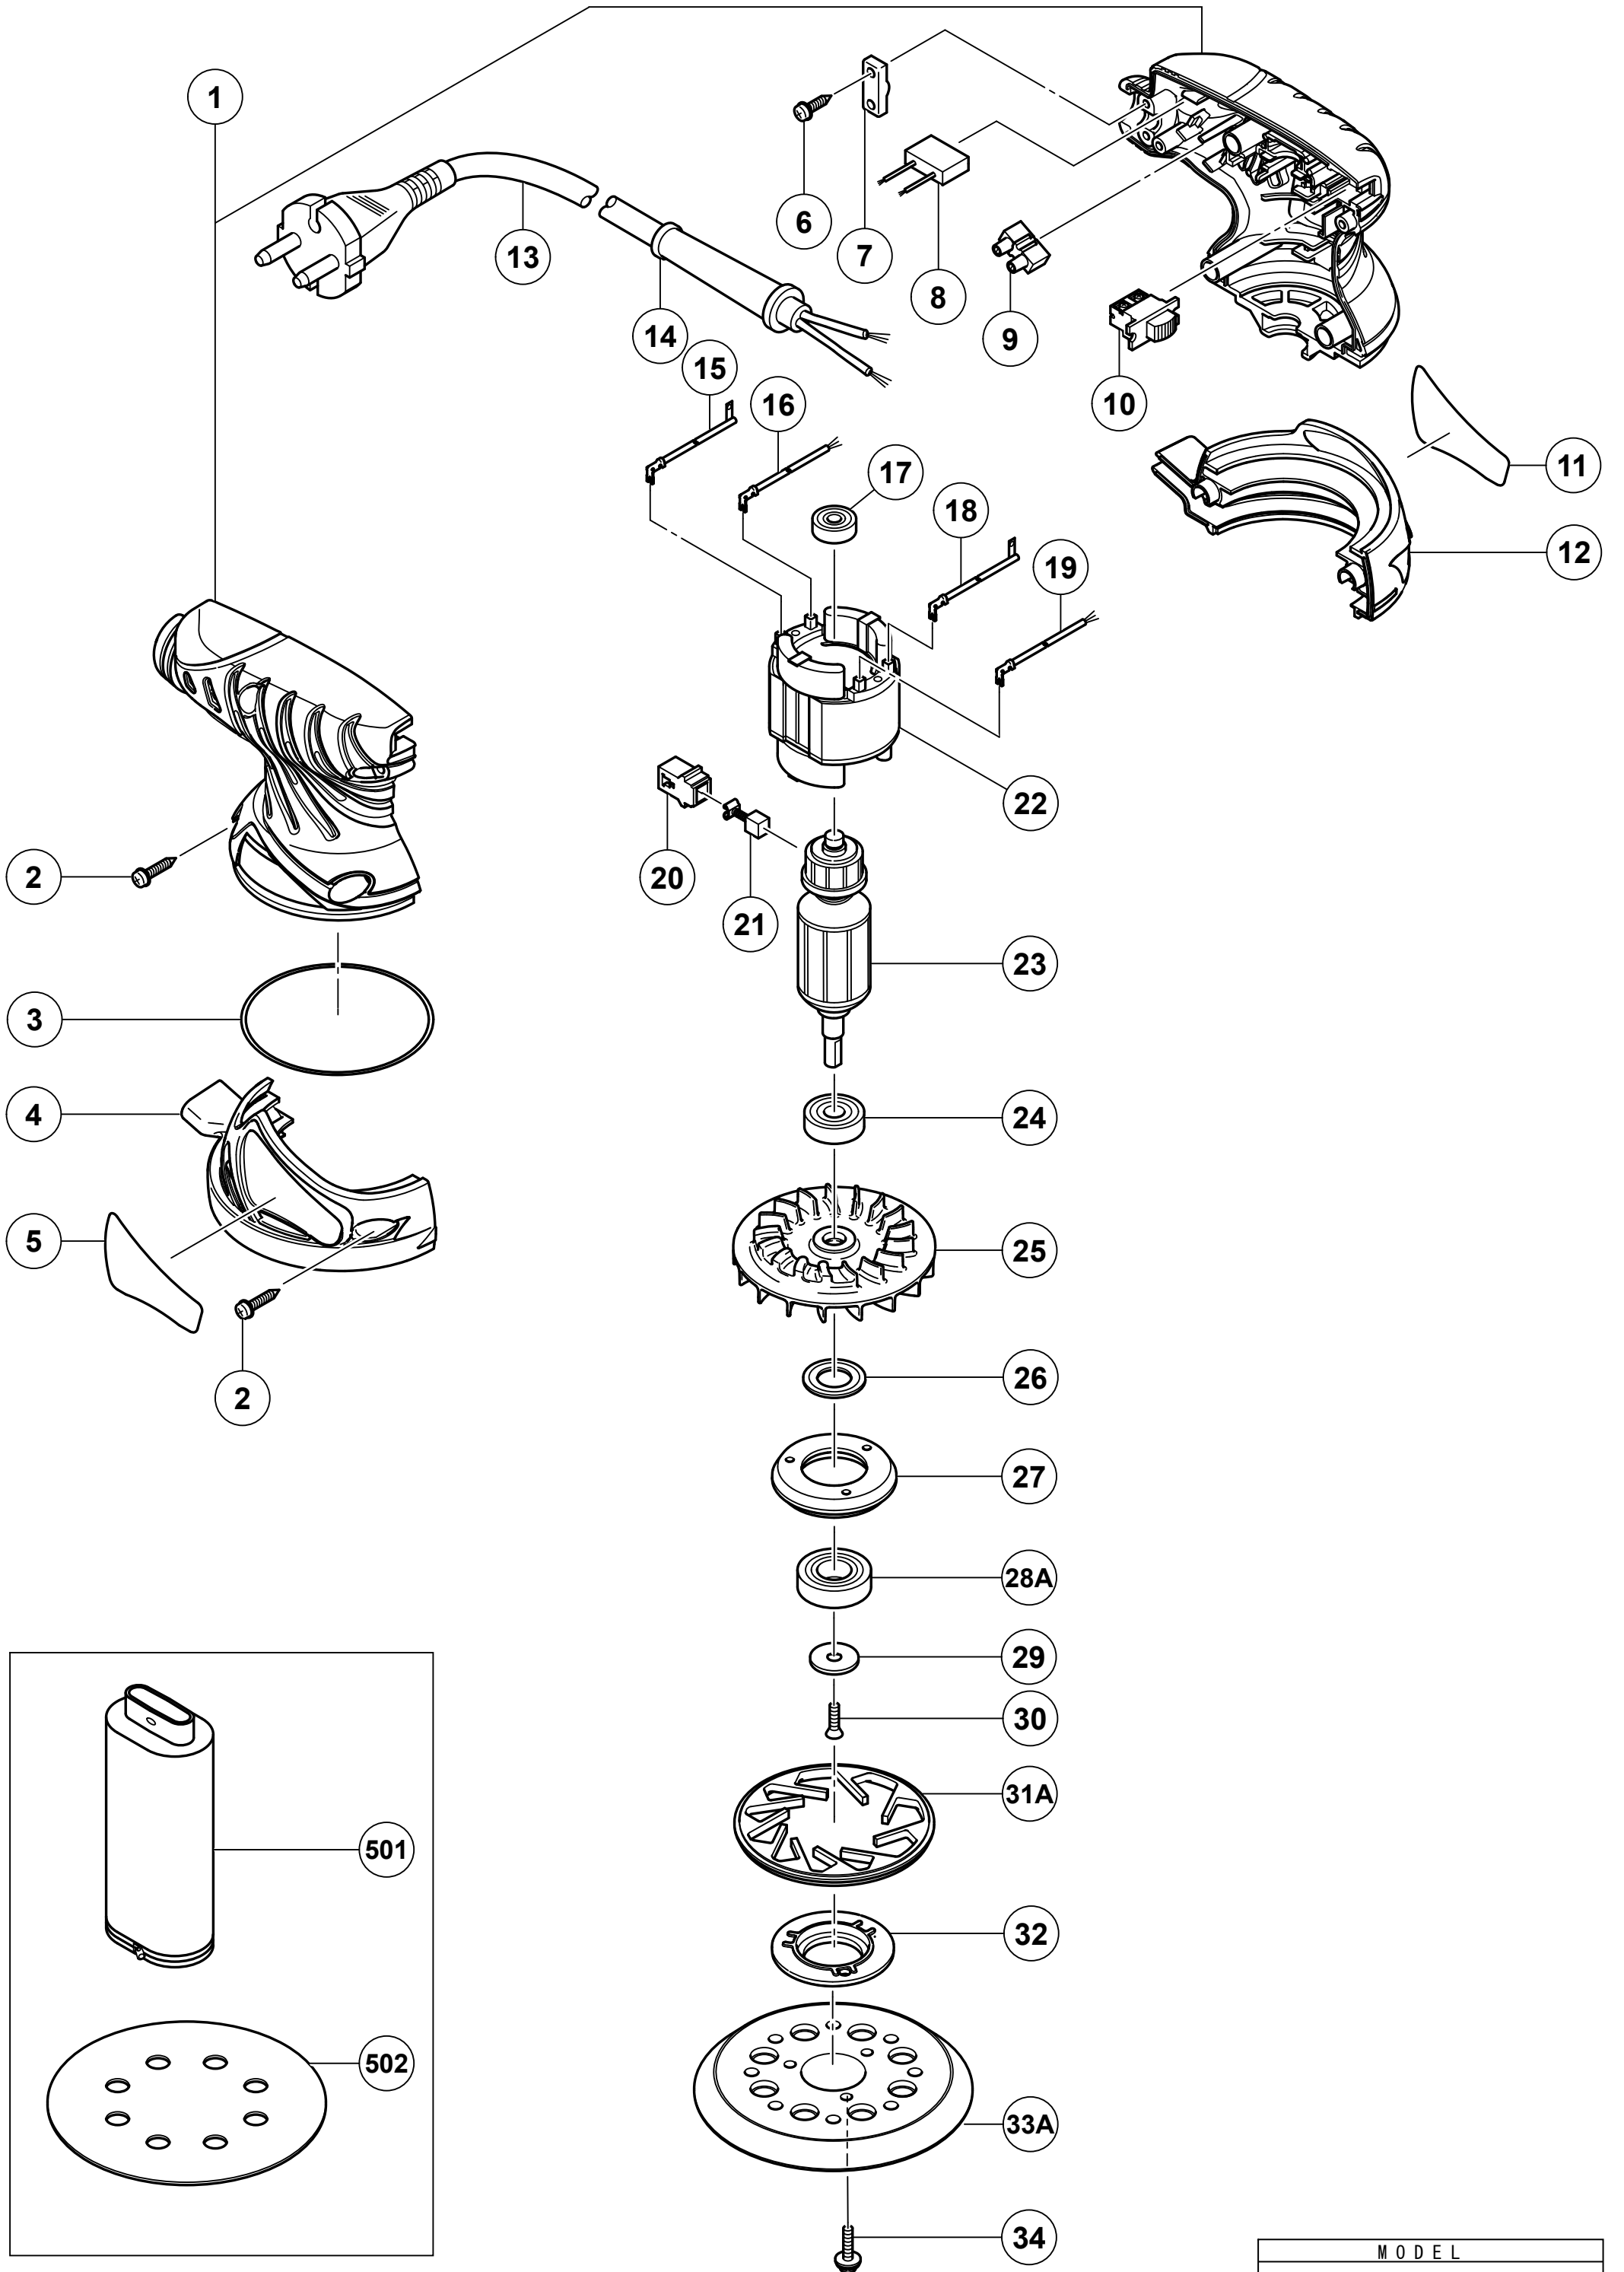

HIKOKI**RANDOM ORBIT SANDER SV13YB**

Item No.	Code No.	Description	No. Used	Remarks
1	324214	HOUSING (A).(B) SET	1	
2	301653	TAPPING SCREW (W/FLANGE) D4X20 (BLACK)	7	
3	993195	O-RING	1	
4	324207	LOWER COVER (B)	1	
5		NAME PLATE	1	
6	984750	TAPPING SCREW (W/FLANGE) D4X16	2	
7	937631	CORD CLIP	1	
*8	930039	NOISE SUPPRESSOR	1	FOR AUS, NZL, GBR, EUROPE, FIN, NOR, SWE, DEN, C
9	938307	PILLAR TERMINAL	1	
10	311948	SLIDE SWITCH (1P SCREW TYPE)	1	
11		BRAND LABEL	1	
12	324206	LOWER COVER (A)	1	
*13	500409Z	CORD	1	(CORD ARMOR D8.8)
*13	500468Z	CORD	1	(CORD ARMOR D8.8) FOR THA, CHN
*13	500240Z	CORD	1	(CORD ARMOR D8.8) FOR USA, CAN, MEX
*13	500423Z	CORD	1	(CORD ARMOR D8.8) FOR SIN
*13	500439Z	CORD	1	(CORD ARMOR D8.8) FOR AUS, NZL
*13	500461Z	CORD	1	(CORD ARMOR D8.8) FOR GBR(110V)
*13	500487Z	CORD	1	(CORD ARMOR D8.8) FOR BRA
*13	500435Z	CORD	1	(CORD ARMOR D8.8) FOR GBA(230V)
14	953327	CORD ARMOR D8.8	1	
15	322764	INTERNAL WIRE (BROWN)	1	
16	322761	TAB TERMINAL (BLUE)	1	
17	626VVM	BALL BEARING 626VVC2PS2L	1	
18	322763	INTERNAL WIRE (BLUE)	1	
19	322762	TAB TERMINAL (BROWN)	1	
20	930483	BRUSH HOLDER	2	
21	999041	CARBON BRUSH (1 PAIR)	2	
*22	340618C	STATOR 110V	1	
*22	340618D	STATOR 120V	1	
*22	340618E	STATOR 220V-230V	1	
*22	340618F	STATOR 240V	1	
*23	360698C	ARMATURE 110V	1	
*23	360698U	ARMATURE ASS'Y 120V	1	INCLUD. 17, 24
*23	360698E	ARMATURE 220V-230V	1	
*23	360698F	ARMATURE 240V	1	
24	629VVM	BALL BEARING 629VV	1	
25	324521	BALANCE FAN	1	
26	324208	DUST WASHER	1	
27	324212	BEARING HOLDER	1	
28A	6002DD	BALL BEARING 6002DDCMPS2L	1	
29	309422	WASHER	1	
30	993244	SEAL LOCK FLAT HD. SCREW M4X12	1	
31A	373433	BRAKE	1	
32	324211	BEARING COVER	1	
33A	376692	PAD (PRESSURE SENSITIVE TYPE)	1	
34	307109	SEAL LOCK SCREW (W/WASHERS) M4X16 (BLACK)	3	
		STANDARD ACCESSORIES		
*501	310339	DUST BAG	1	
*501	323004M	DUST BAG	1	FOR METABOHT
502	308519	SANDING DISCS 125MM A-P120 (5 PCS.)	1	
		OPTIONAL ACCESSORIES		
601	308516	SANDING DISCS 125MM A-P40 (5 PCS.)	1	

* ALTERNATIVE PARTS

MODEL
SV13YB