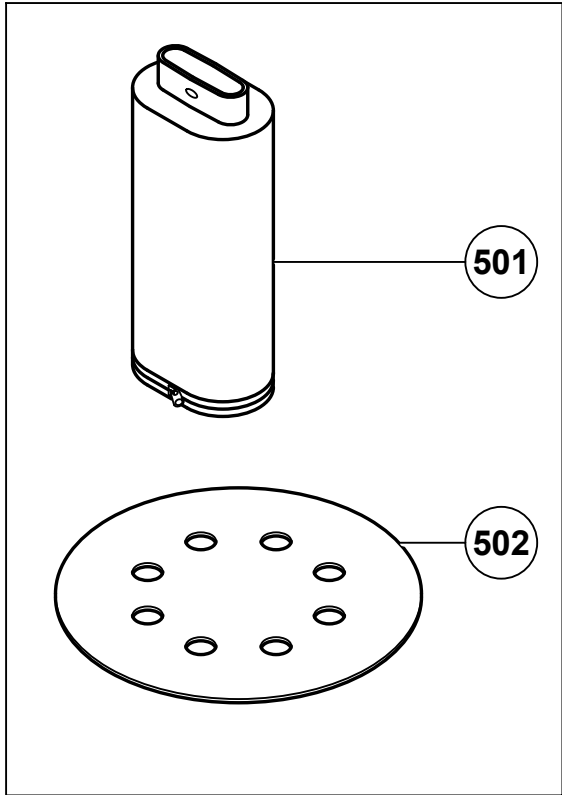

HIKOKI**RANDOM ORBIT SANDER SV13YB**

Item No.	Code No.	Description	No. Used	Remarks
1	324214	HOUSING (A).(B) SET	1	
2	301653	TAPPING SCREW (W/FLANGE) D4X20 (BLACK)	7	
3	993195	O-RING	1	
4	324207	LOWER COVER (B)	1	
5		NAME PLATE	1	
6	984750	TAPPING SCREW (W/FLANGE) D4X16	2	
7	937631	CORD CLIP	1	
*8	930039	NOISE SUPPRESSOR	1	FOR AUS, NZL, GBR, EUROPE, FIN, NOR, SWE, DEN, C
9	938307	PILLAR TERMINAL	1	
10	311948	SLIDE SWITCH (1P SCREW TYPE)	1	
11		BRAND LABEL	1	
12	324206	LOWER COVER (A)	1	
*13	500409Z	CORD	1	(CORD ARMOR D8.8)
*13	500468Z	CORD	1	(CORD ARMOR D8.8) FOR THA, CHN
*13	500240Z	CORD	1	(CORD ARMOR D8.8) FOR USA, CAN, MEX
*13	500423Z	CORD	1	(CORD ARMOR D8.8) FOR SIN
*13	500439Z	CORD	1	(CORD ARMOR D8.8) FOR AUS, NZL
*13	500461Z	CORD	1	(CORD ARMOR D8.8) FOR GBR(110V)
*13	500487Z	CORD	1	(CORD ARMOR D8.8) FOR BRA
*13	500435Z	CORD	1	(CORD ARMOR D8.8) FOR GBA(230V)
14	953327	CORD ARMOR D8.8	1	
15	322764	INTERNAL WIRE (BROWN)	1	
16	322761	TAB TERMINAL (BLUE)	1	
17	626VVM	BALL BEARING 626VVC2PS2L	1	
18	322763	INTERNAL WIRE (BLUE)	1	
19	322762	TAB TERMINAL (BROWN)	1	
20	930483	BRUSH HOLDER	2	
21	999041	CARBON BRUSH (1 PAIR)	2	
*22	340618C	STATOR 110V	1	
*22	340618D	STATOR 120V	1	
*22	340618E	STATOR 220V-230V	1	
*22	340618F	STATOR 240V	1	
*23	360698C	ARMATURE 110V	1	
*23	360698U	ARMATURE ASS'Y 120V	1	INCLUD. 17, 24
*23	360698E	ARMATURE 220V-230V	1	
*23	360698F	ARMATURE 240V	1	
24	629VVM	BALL BEARING 629VV	1	
25	324521	BALANCE FAN	1	
26	324208	DUST WASHER	1	
27	324212	BEARING HOLDER	1	
28A	6002DD	BALL BEARING 6002DDCMPS2L	1	
29	309422	WASHER	1	
30	993244	SEAL LOCK FLAT HD. SCREW M4X12	1	
31A	373433	BRAKE	1	
32	324211	BEARING COVER	1	
33A	376692	PAD (PRESSURE SENSITIVE TYPE)	1	
34	307109	SEAL LOCK SCREW (W/WASHERS) M4X16 (BLACK)	3	
		STANDARD ACCESSORIES		
*501	310339	DUST BAG	1	
*501	323004M	DUST BAG	1	FOR METABOHT
502	308519	SANDING DISCS 125MM A-P120 (5 PCS.)	1	
		OPTIONAL ACCESSORIES		
601	308516	SANDING DISCS 125MM A-P40 (5 PCS.)	1	

* ALTERNATIVE PARTS

MODEL
SV13YB